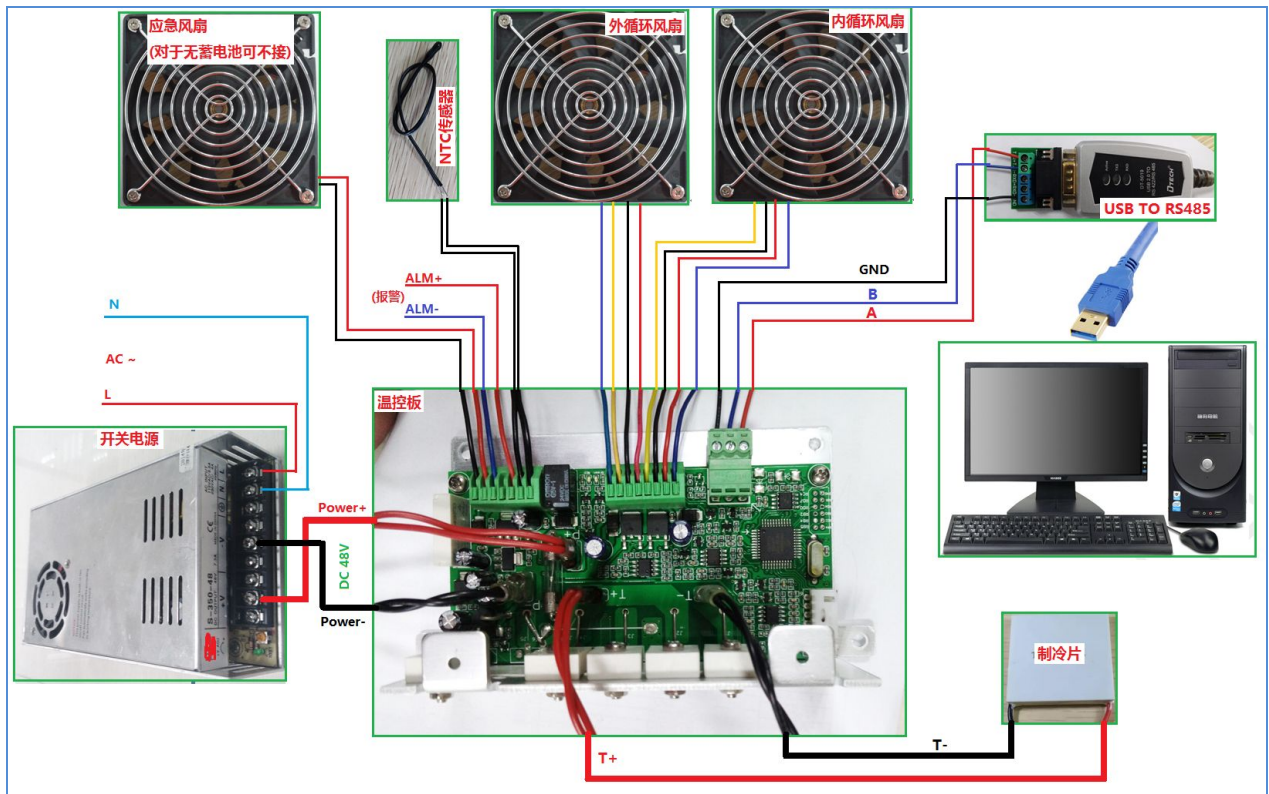

# TM4810O34 Controller System Wiring Scheme

[ 产品型号/MODEL ]

# 1. TM4810034 Controller wiring scheme for the whole system

## 2. TM4810034 Controller system scheme